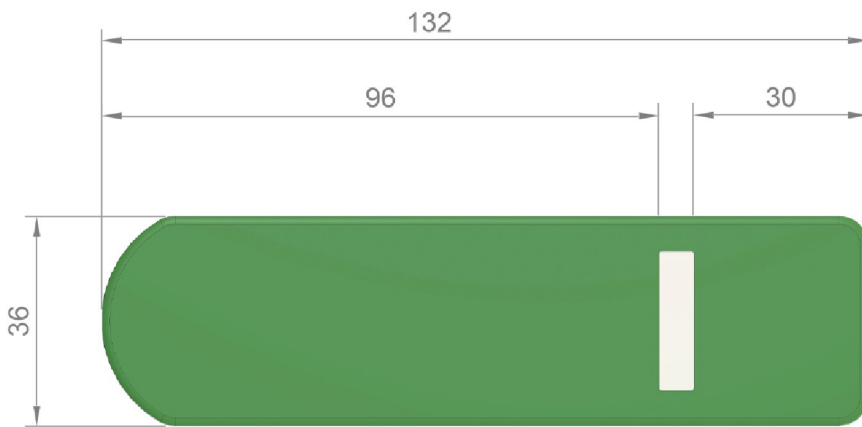

# SIGNATURE PRACTICE MAT

800.315.8115  
INFO@PORTOLITE.COM

ITEM SPP1136COLOR  
NLSPP1136COLOR

CATEGORY SOFTBALL MATS

**WITH OR WITHOUT  
INLAID TURF  
PITCHING LANES**

**TAPERED EDGES**

**INDUSTRIAL  
STRENGTH TURF**

## Product Specifications

Dimensions	132" x 36"
Weight	30 lbs
SpikeTek	1,200 Spikes
Turf	Clay, Green, Red, Brown

**Portolite**